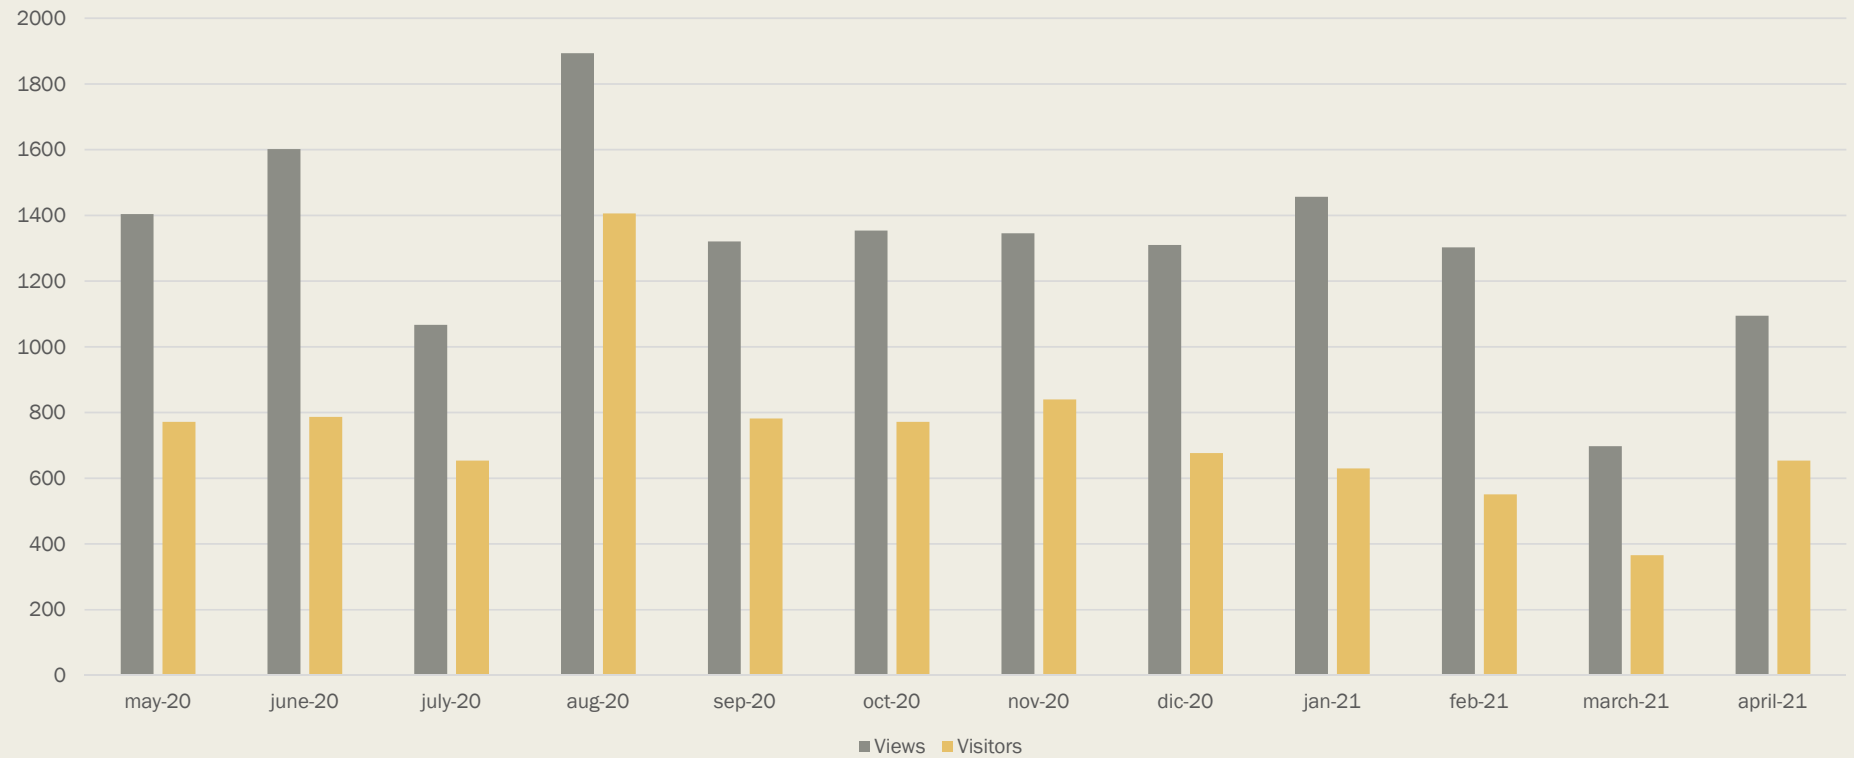

[Seguir leyendo →](#)

🕒 2021/06/01 💬 0 📄

Reading, a bridge between continents. A cooperation activity from Panevezys Elena Mezginaite Public Library (Lithuania)

Statistics

May 2020- April 2021

More statistics