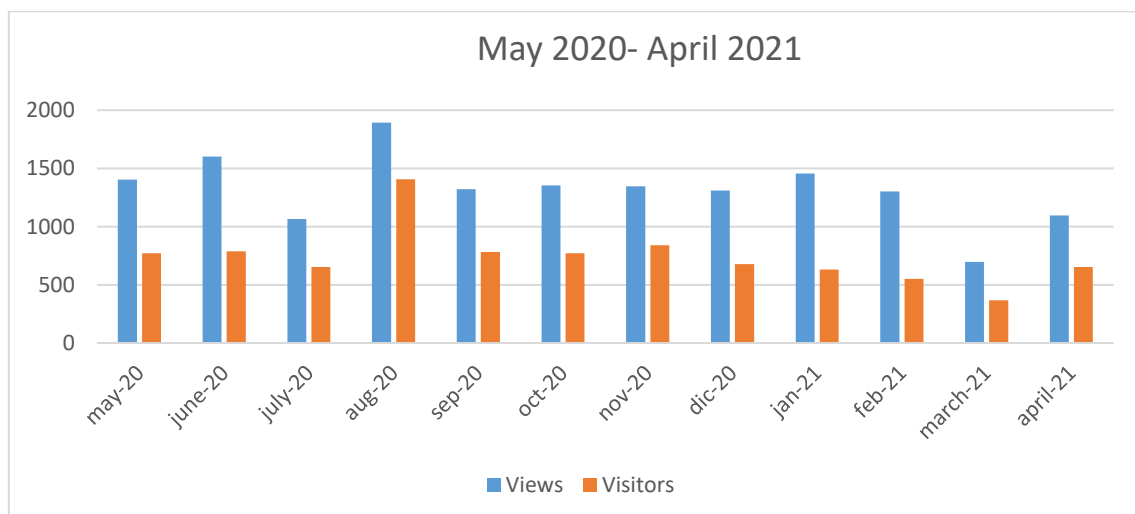

The main goal of the program is to promote and facilitate cooperation between public libraries in different countries

The other goal of the program is double: to become a reference in the public library environment at an international level -a source of Best Practice for the public libraries- and also to help the libraries in the program make an impact outside their countries. The way of achieving this is by showing the activities they develop, both on their own or in cooperation with their partner in the program.

There are representatives of the program in the countries that are NAPLE members. It can be the member of NAPLE or someone else he or she appoints. What is expected from them is:

- **To promote the program within PLs** of their country. There are some materials you can use in the “promotion materials” section
- **To help disseminate the campaigns** we launch (for example, last one was about activities during coronatimes)
- **To be the link between the Secretariat of the program (me) and the PLs.** For example, to propose a library for a sistership. Maybe a library contact me looking for help to find a library to partner with. They’re looking for a library from a certain country and certain characteristics (a focus on activities for young adults for example). Country representatives can suggest a library in the program, or not in the program that can join in to make this partnership.

These are the monthly statistics