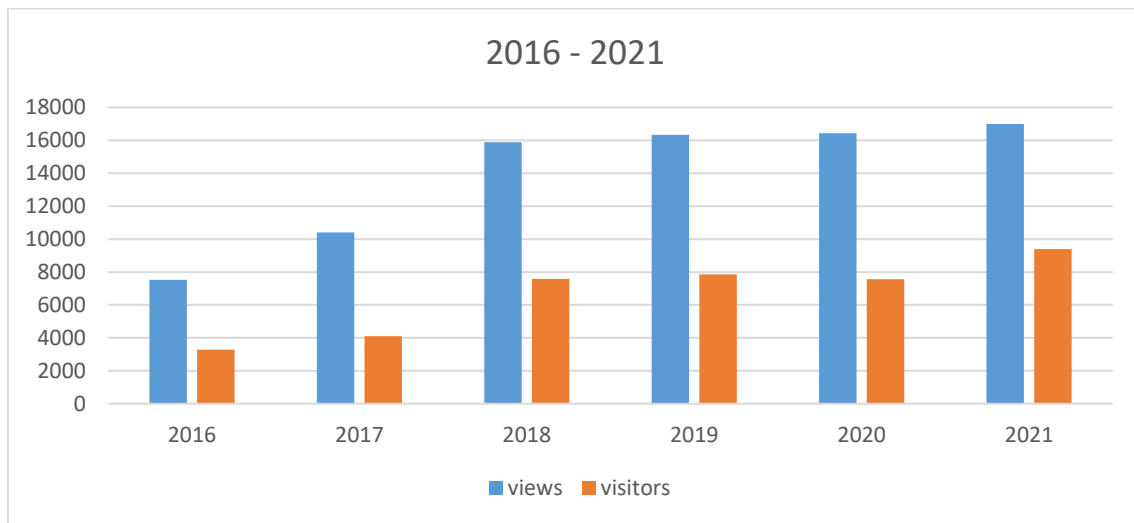

And for the Years' perspective

Find a Sister campaign

We always wonder how many libraries are in active search of a partnership, and how successful they are.

To see how many and help them search, we've designed this campaign.

A very simple Google Form. With the responses, we'll do the matching and suggest the sisterships. They can go for it or not

Results: 3 libraries. With the last incorporation (an Irish library, County Carlow library service) we can make 2 more sisterships.

Summer Campaign

We use to launch these seasonal campaigns in summer and Christmas so libraries can tell us about activities they prepare for these periods

With all the campaigns the procedure is the same: we send an email to all the libraries in the program and reinforce it with messages through our Twitter account and Facebook page.

If you are subscribed to the accounts, you can retweet our tweets and share our Facebook publications to help disseminate the campaign